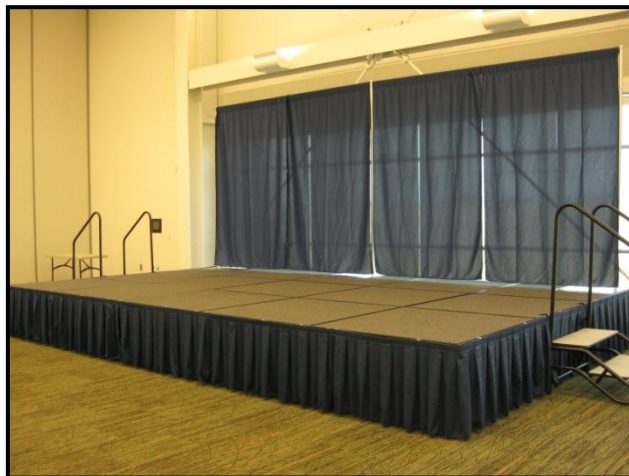

FFA Enrichment Center Stage Rental Packages

Small Stage - $125

Includes: 4 (4'x4') stage sections, 1 section of steps, skirting and podium
Add pipe and drapery for $35

Medium Stage - $250

Includes: 6-9 (4'x4') stage sections, 1 section of steps, skirting and podium
Add pipe and drapery for $45

Large Stage - $325

Includes: 10-12 (4'x4') stage sections, 2 sections of steps, skirting and podium
Add pipe and drapery for $55

Full Stage - $400

Includes: 15 (4'x4') stage sections, 2 sections of steps, skirting and podium
Add pipe and drapery for $65

Podium - $20

Based on availability, may or may not include non-removable FFA Emblem. Client may cover podium, but may not remove emblem.

***Skirting and drapery for the stage is dark blue or black. Carpeting on the stage is dark gray and non-removable.