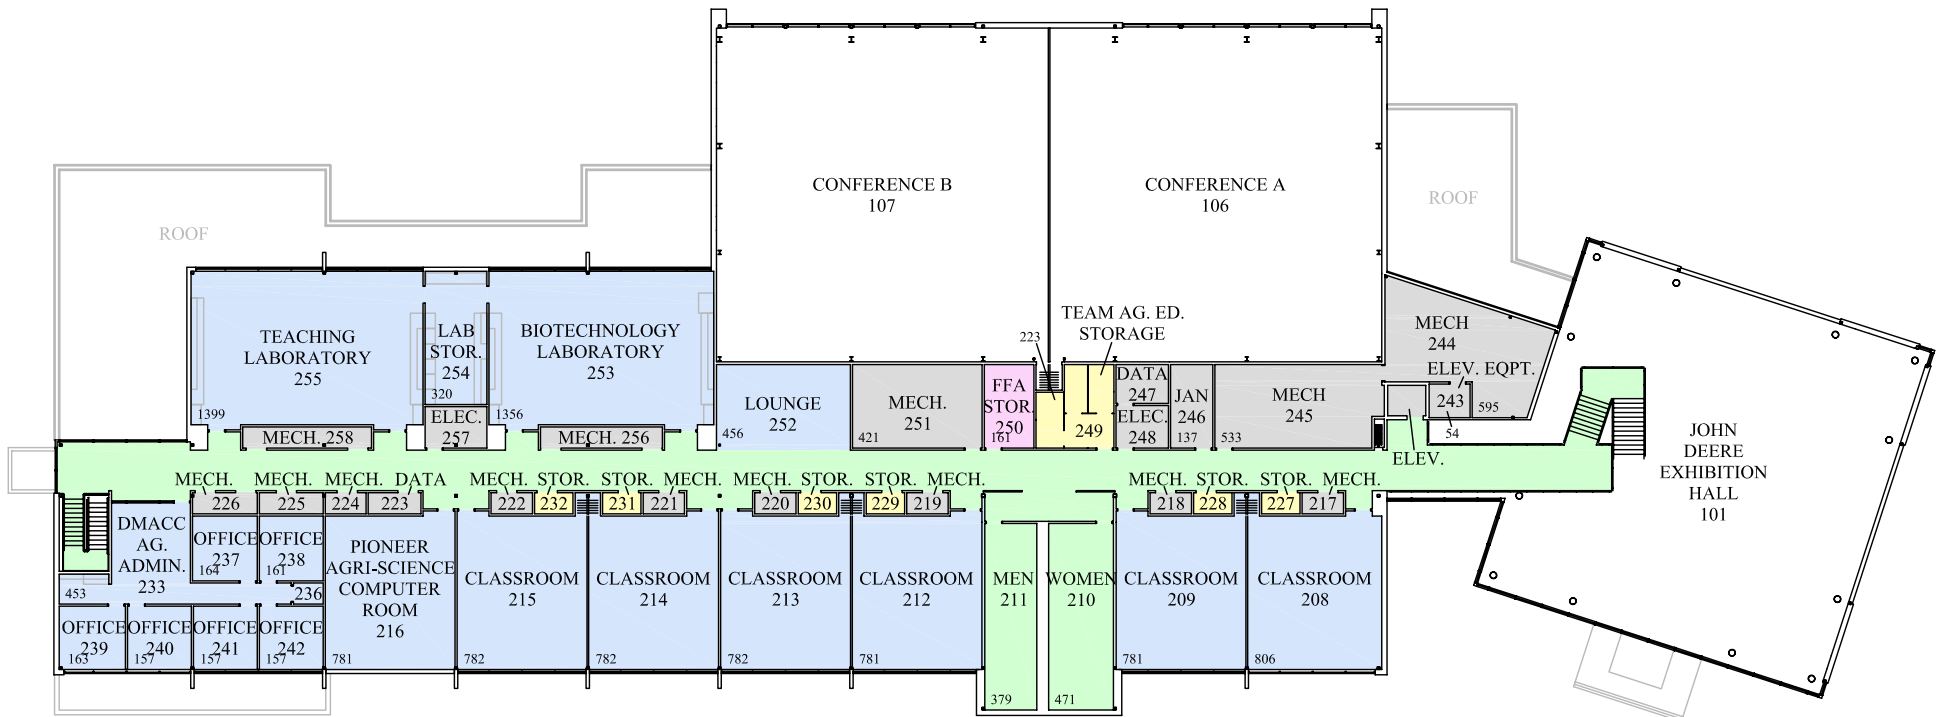

FFA SQUARE FOOTAGE TOTALS

AREA LEGEND

- Common - 5,400sqft
- DMACC - 2,935sqft
- FFA Association - 2,250sqft
- FFA Enrichment - 23,695sqft
- FFA Foundation - 2,165sqft
- Mech/Elec/Data - 1,509sqft

FFA BUILDING - 1ST FLOOR 37,953 GROSS SQFT

DMACC ANKENY CAMPUS

NORTH

Revision 3 - 3/16/2010

FFA SQUARE FOOTAGE TOTALS

AREA LEGEND

- Common - 4,356sqft
- DMACC - 11,199sqft
- FFA Association - 171sqft
- FFA Foundation - 441sqft
- Mech/Elec/Data - 2,816sqft

FFA BUILDING - 2ND FLOOR 18,984 GROSS SQFT

DMACC ANKENY CAMPUS

Revision 3 - 3/16/2010