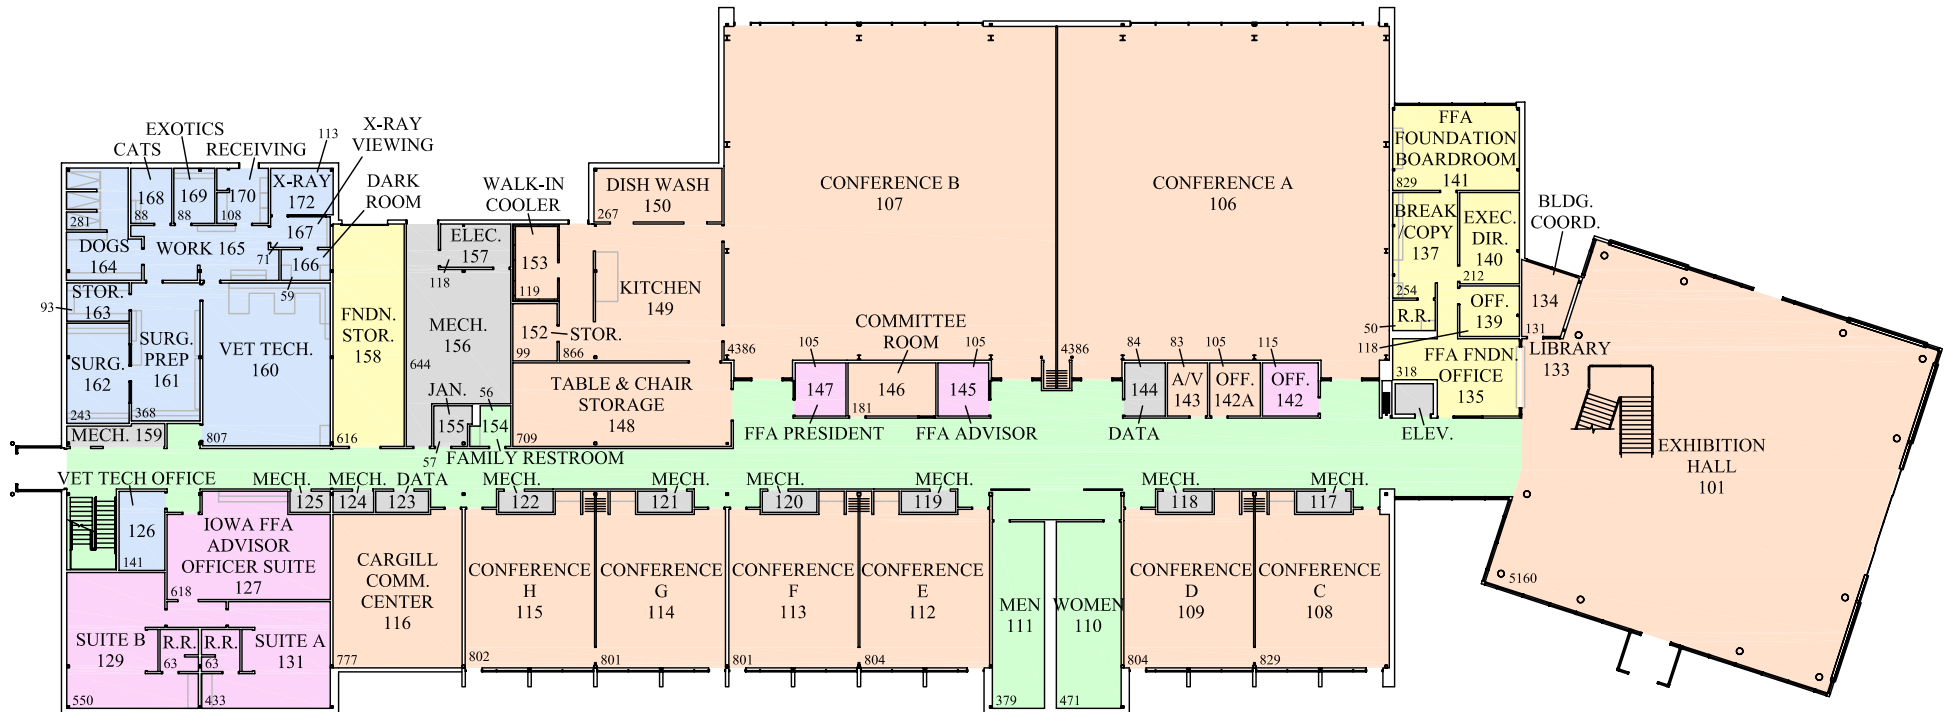

FFA SQUARE FOOTAGE TOTALS

AREA LEGEND

- Common - 5,400sqft
- DMACC - 2,935sqft
- FFA Association - 2,250sqft
- FFA Enrichment - 23,695sqft
- FFA Foundation - 2,165sqft
- Mech/Elec/Data - 1,509sqft

FFA BUILDING - 1ST FLOOR 37,953 GROSS SQFT

DMACC ANKENY CAMPUS

NORTH

Revision 3 - 3/16/2010

FFA SQUARE FOOTAGE TOTALS

AREA LEGEND

- Common - 4,356sqft
- DMACC - 11,199sqft
- FFA Association - 171sqft
- FFA Foundation - 441sqft
- Mech/Elec/Data - 2,816sqft

FFA BUILDING - 2ND FLOOR 18,984 GROSS SQFT

DMACC ANKENY CAMPUS

Revision 3 - 3/16/2010